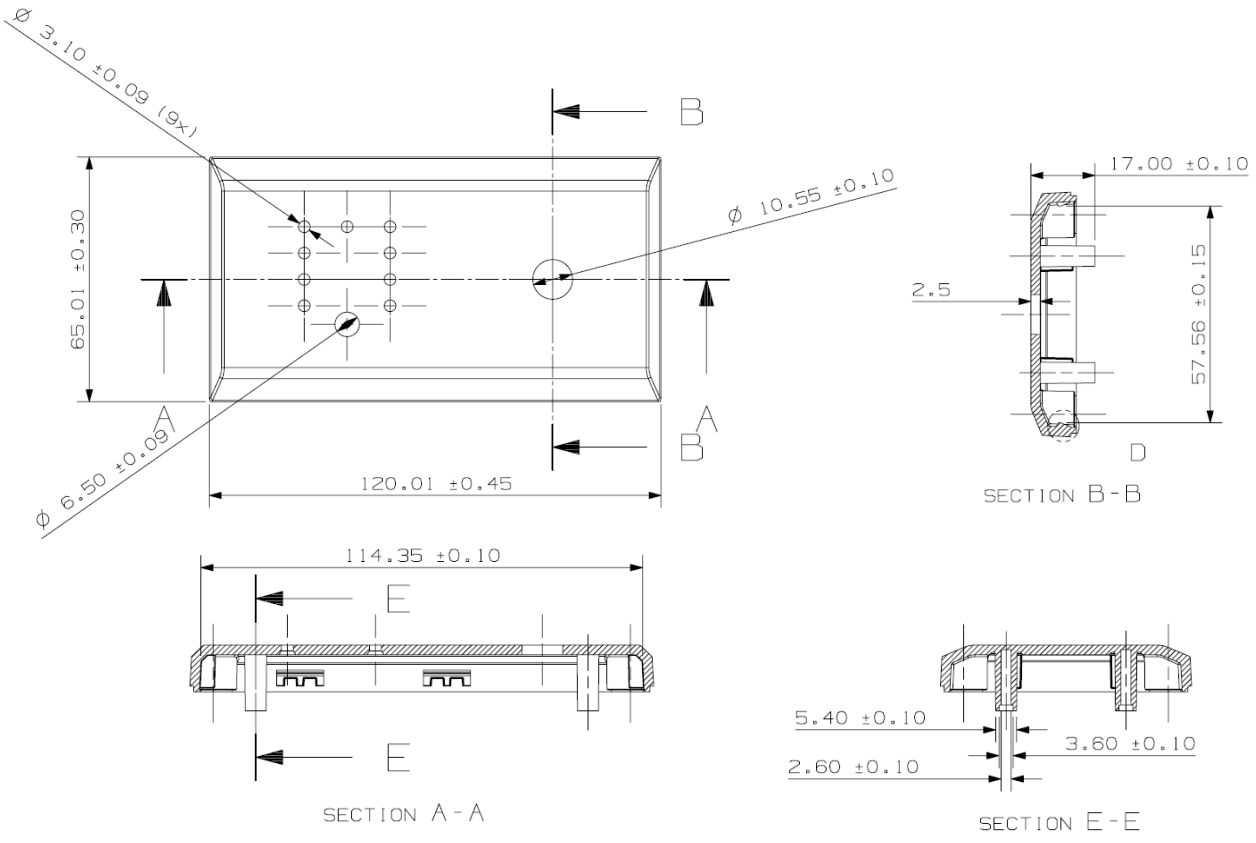

Dimensions in mm

Dimensions of plastic panel **REC000300000R Skylla-i Control GX**

Revision : v1.0
Date : 12-08-2015