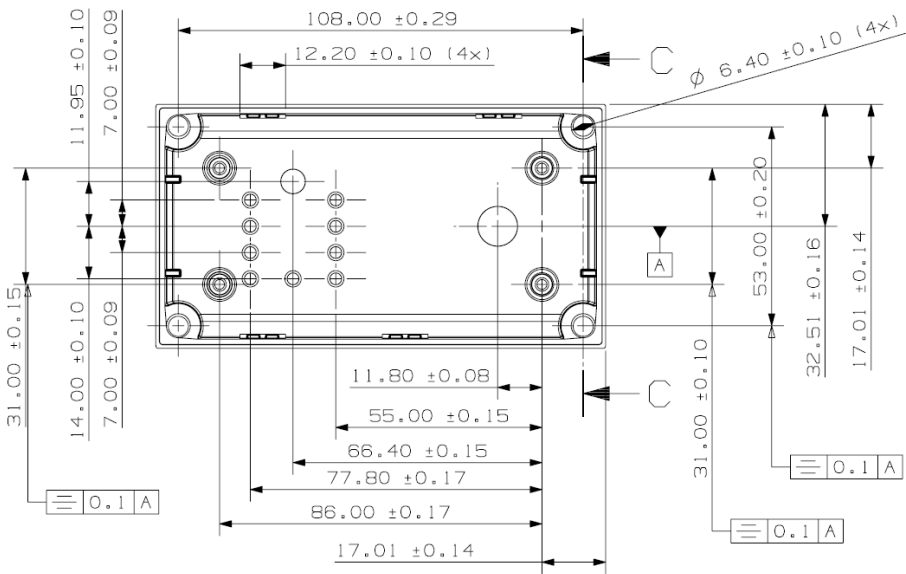

Dimensions in mm

Dimensions of plastic panel **REC000300000R Skylla-i Control GX**

Revision : v1.0
Date : 12-08-2015