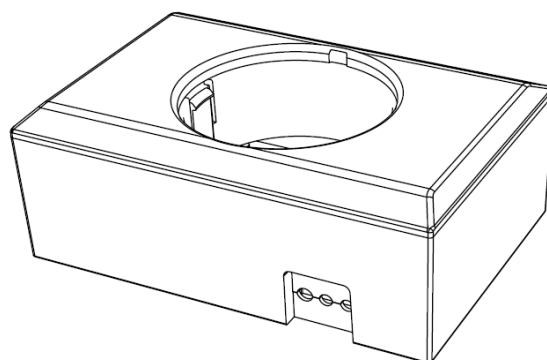

Dimensions in mm

### Dimensions of ASS050500000 Box for Wall Mounting of BMV battery monitor

Revision : v1.0  
Date : 11-08-2015

Dimensions in mm

Dimensions of **ASS050500000** Box for Wall Mounting of **BMV** battery monitor