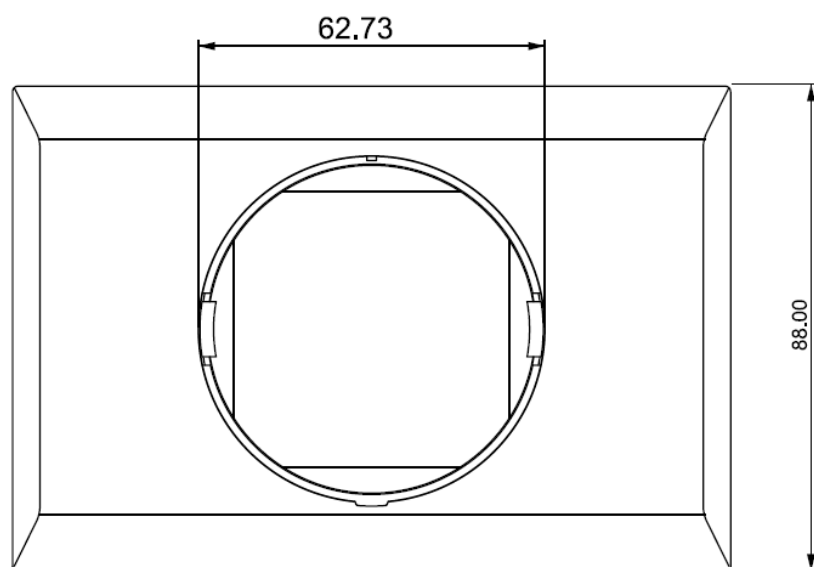

Dimensions in mm

### Dimensions of ASS050500000 Box for Wall Mounting of BMV battery monitor

Revision : v1.0  
Date : 11-08-2015

Dimensions in mm

Dimensions of **ASS050500000** Box for Wall Mounting of **BMV** battery monitor