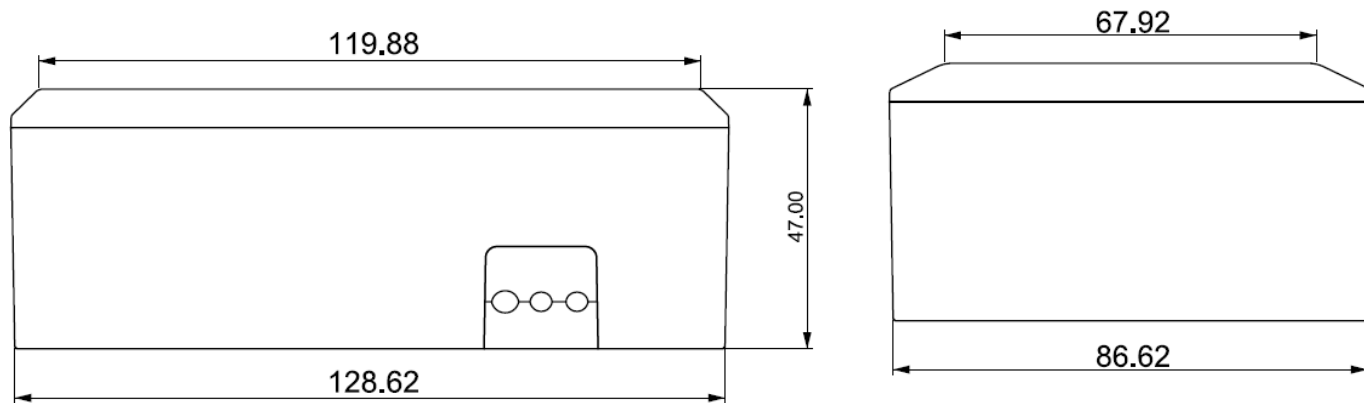

Dimensions in mm

### Dimensions of ASS050500000 Box for Wall Mounting of BMV battery monitor

Revision : v1.0  
Date : 11-08-2015

Dimensions in mm

Dimensions of **ASS050500000** Box for Wall Mounting of **BMV** battery monitor