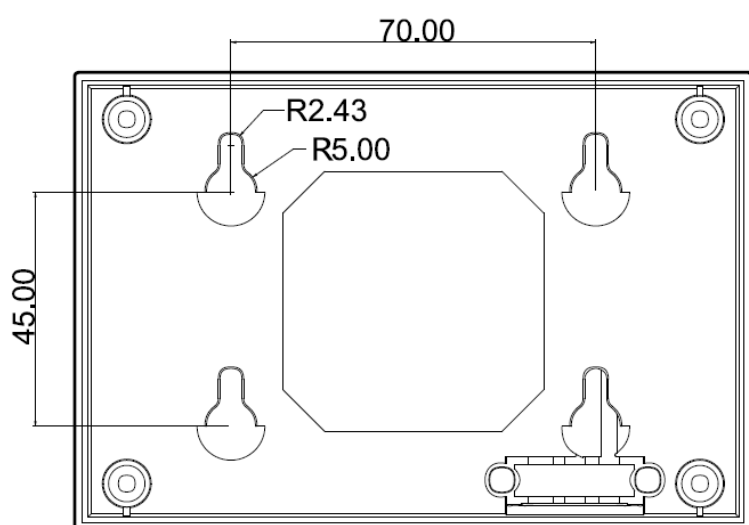

Dimensions in mm

### Dimensions of ASS050500000 Box for Wall Mounting of BMV battery monitor

Revision : v1.0  
Date : 11-08-2015

Dimensions in mm

Dimensions of **ASS050500000** Box for Wall Mounting of **BMV** battery monitor