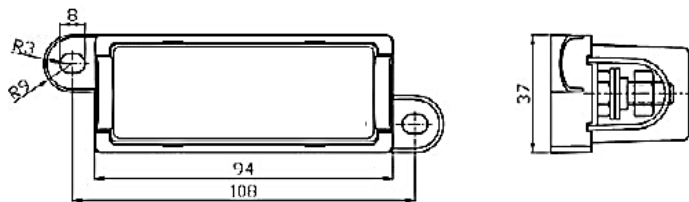

Fuse holder for MEGA fuse