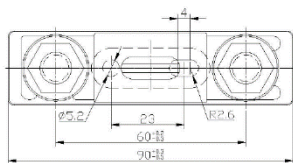

Fuse holder for ANL fuse