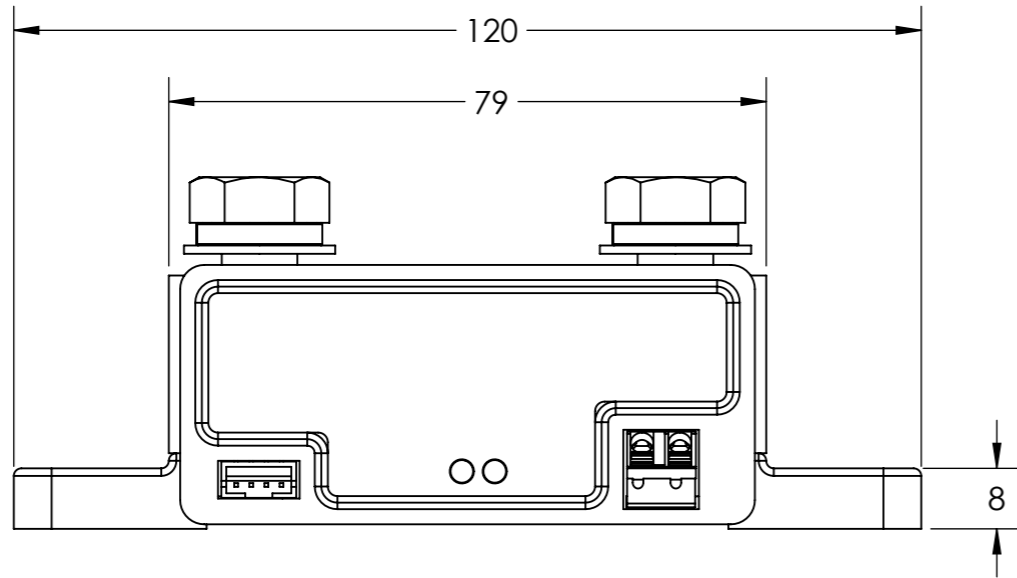

Dimension Drawing - Smart Shunt 500A  
 SHU050150050 SmartShunt 500A/50mV

Dimensions in mm