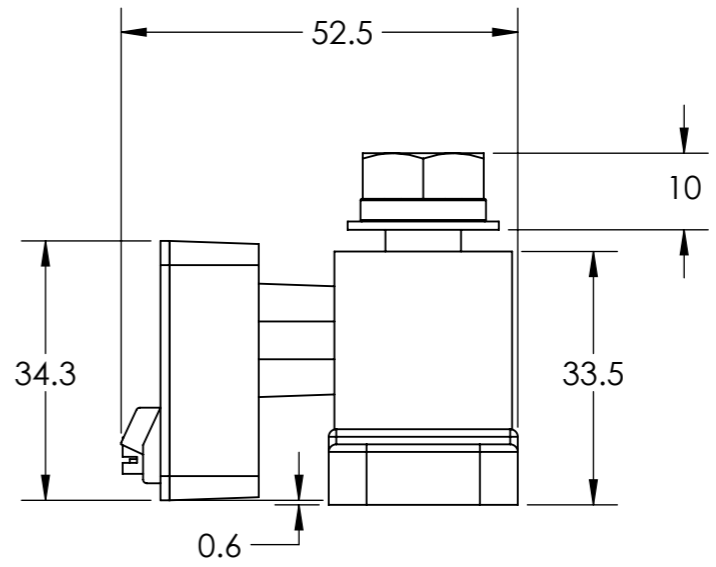

Dimension Drawing - Smart Shunt 500A  
 SHU050150050 SmartShunt 500A/50mV

Dimensions in mm