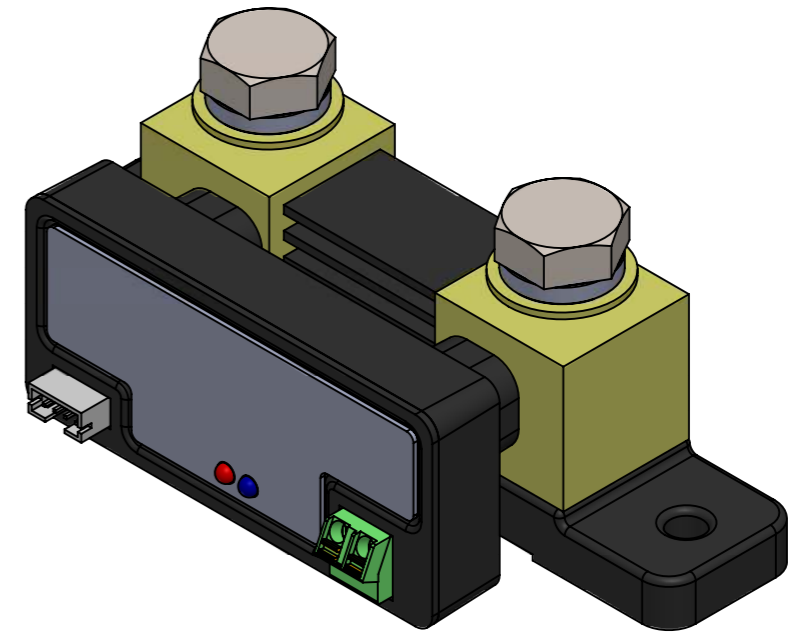

Dimension Drawing - Smart Shunt 500A  
 SHU050150050 SmartShunt 500A/50mV

Dimensions in mm