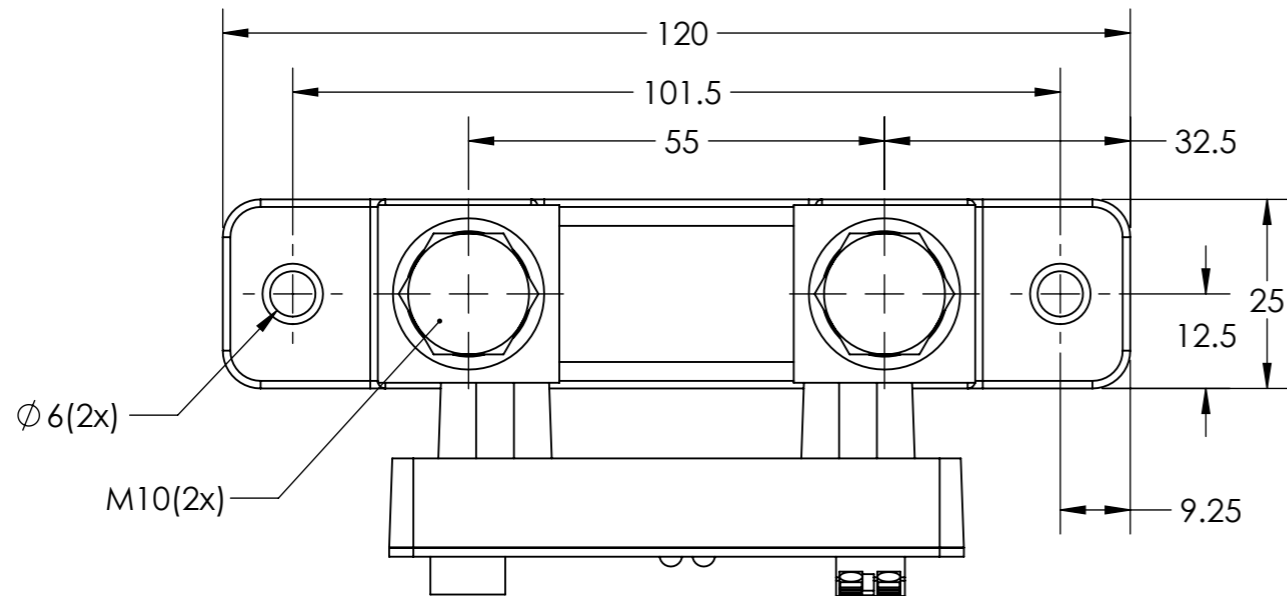

Dimension Drawing - Smart Shunt 500A  
 SHU050150050 SmartShunt 500A/50mV

Dimensions in mm